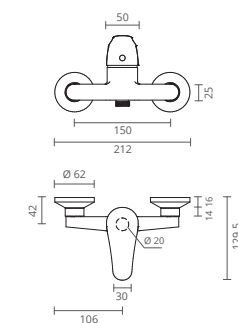

MONOCOMANDO DUCHE

REF.		€
CT2007130	KIT ACESSÓRIOS ABS + BICHA CROMADA	

CROMADO